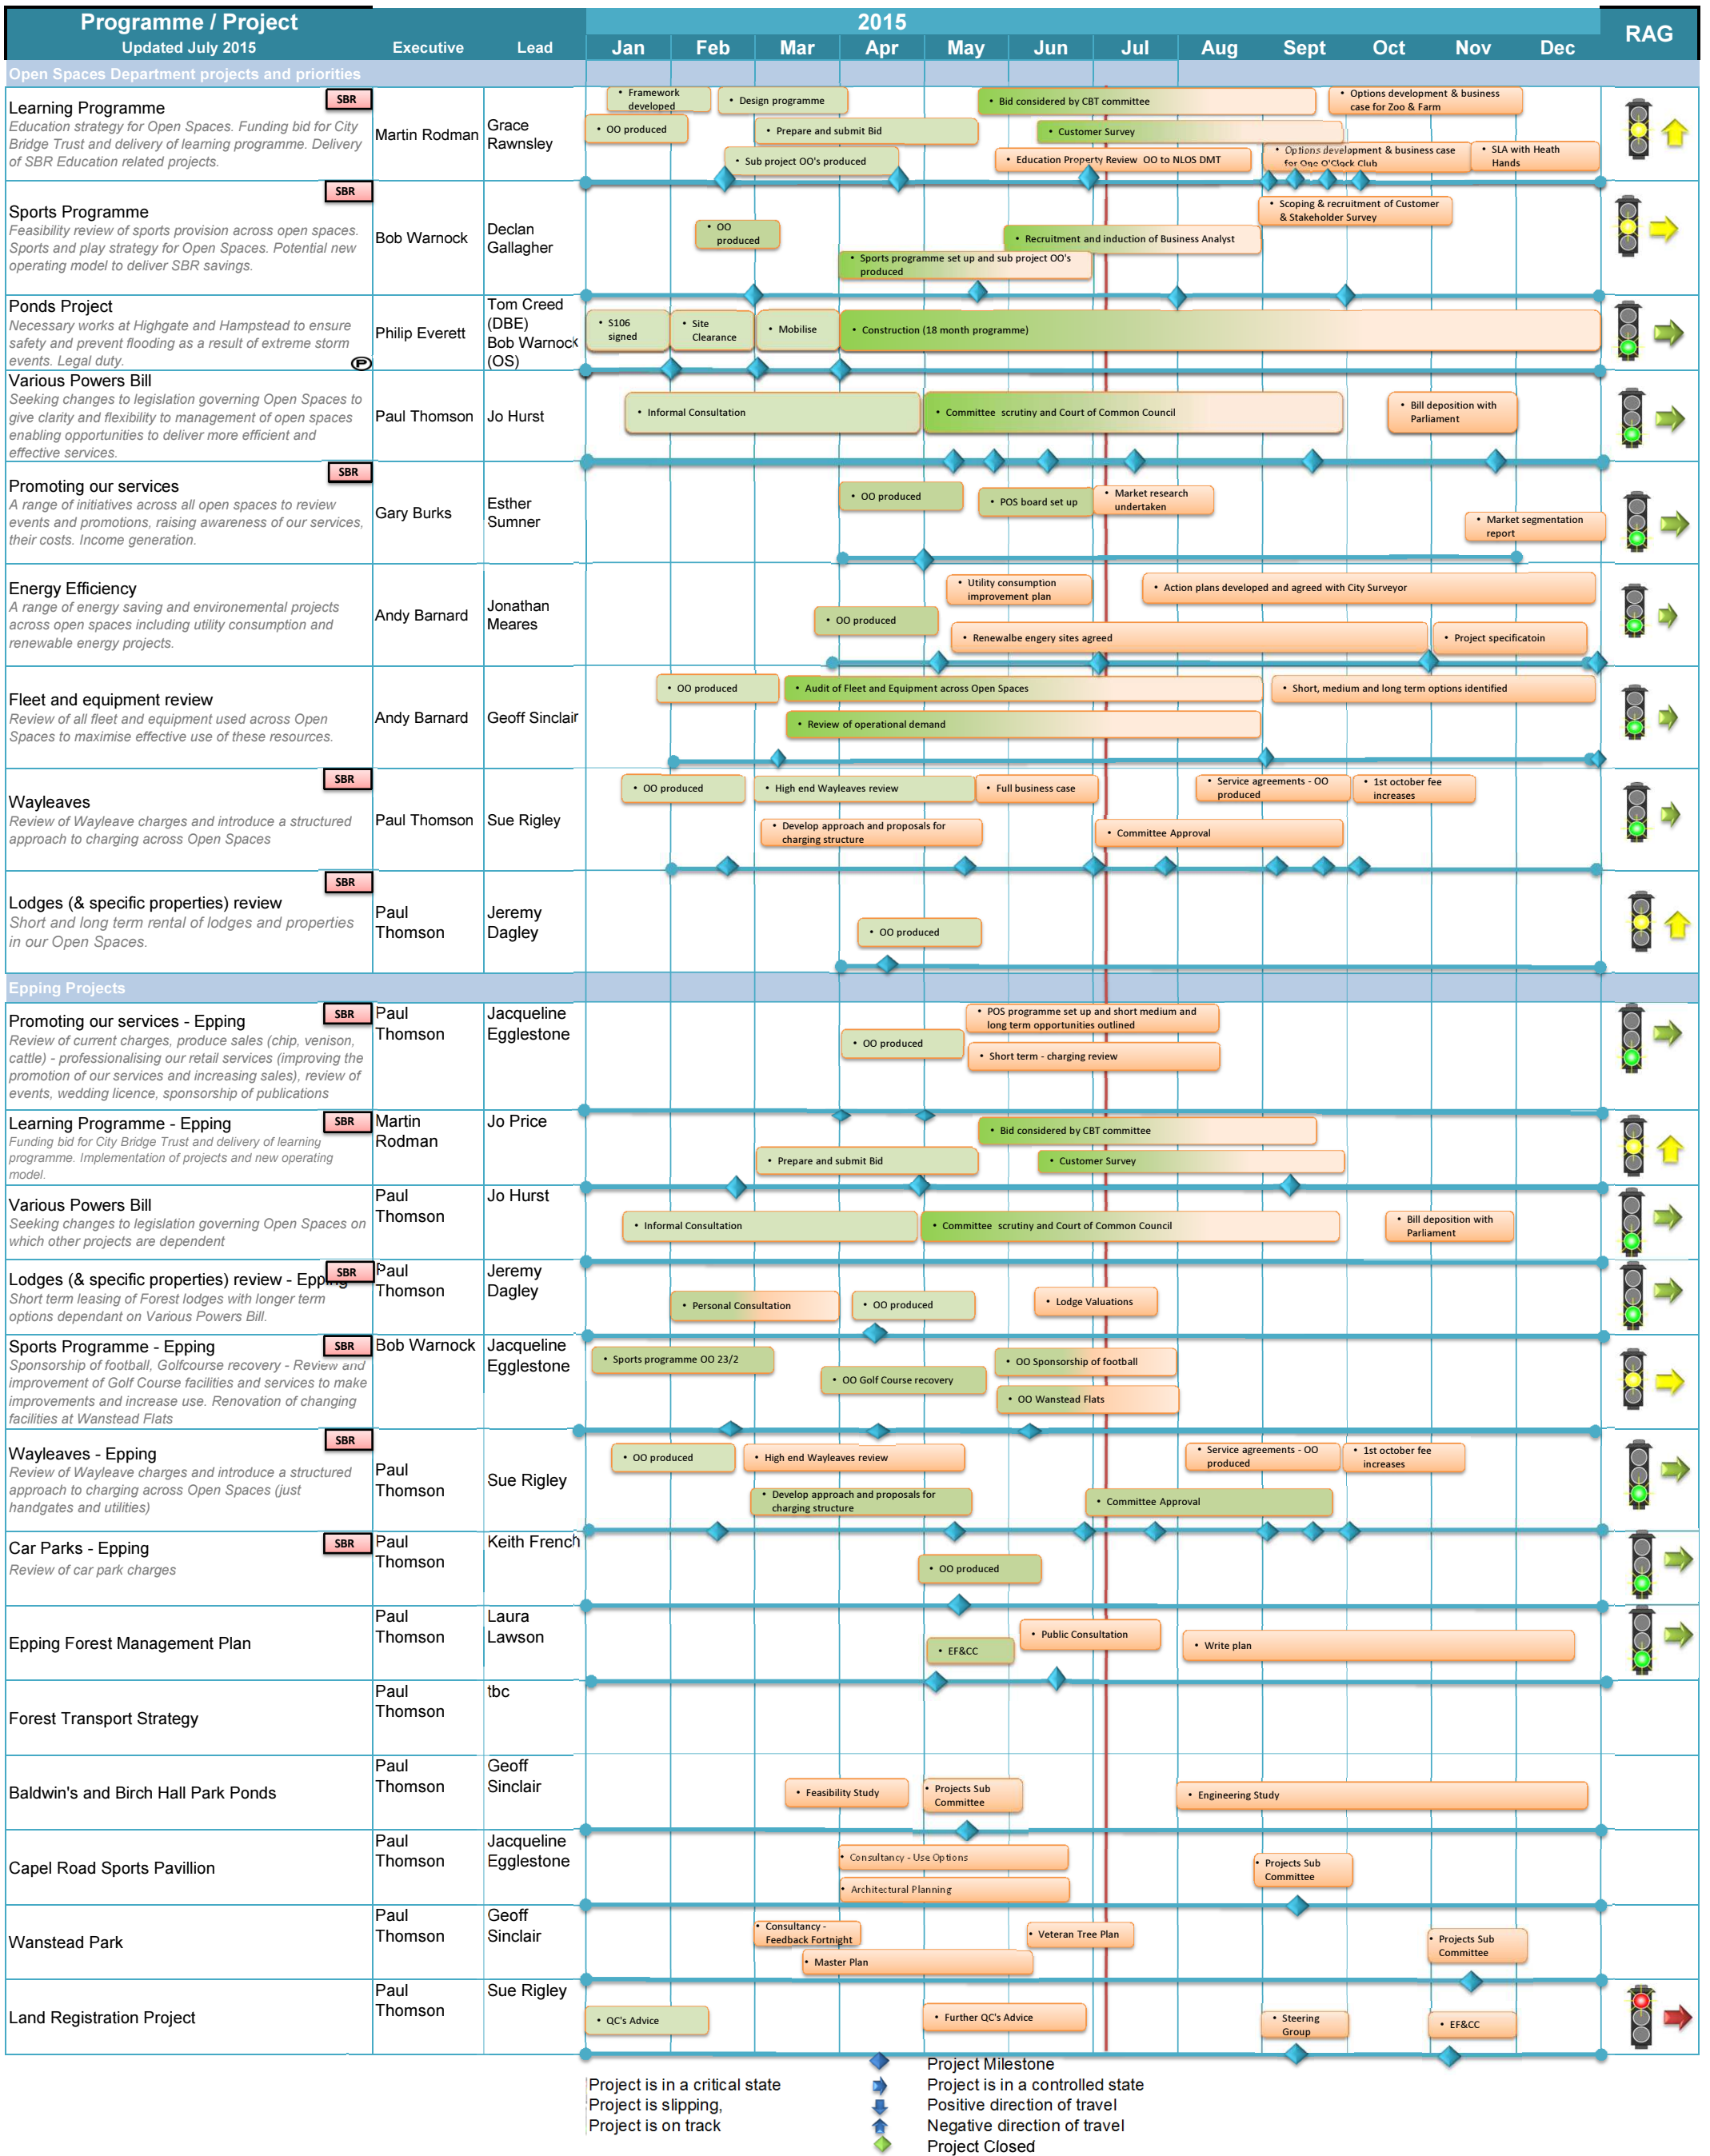

# Epping Forest Roadmap

Project Milestone  
 Project is in a controlled state  
 Project is slipping,  
 Project is on track  
 Project Closed